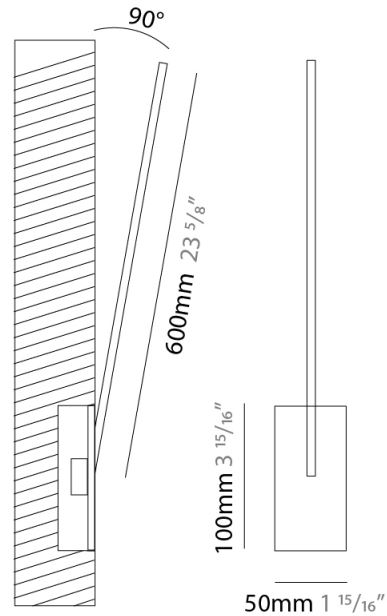

PROJECT	_____
TYPE	_____
SPECIFIER	_____
QUANTITY	_____
DATE	_____

SPILLO 1 ROD RECESSED

D46016- _____ - _____
base number   Color   Finish
                                 Temperature   Options

1. To build a product code in our configurator select the specify button on the base model # product page
2. To build a manual product code on this datasheet choose from the options listed below in blue font and add the suffix to the base model #

GENERAL

Series: Spillo
Subseries: Spillo 1 Rod
Brand: Icone
Division: Design
Mounting Type: Recessed
Mounting Location: Wall
Subcategory: Ambient

PHYSICAL

Shape: Rectangle
Width (mm): 50
Width (in): 1 15/16
Height (mm): 600
Height (in): 23 5/8
Light Distribution: Adjustable
Fixture Finish: WHI / BLK / CHR / BGD
Fixture Material: Brass

ELECTRICAL

Lamp Type: LED
Total Output Wattage (W): 7.92
Dimming: 0-10V Dimming
Driver Included: No
Driver Location: Remote
Driver Type: Constant Voltage - 120Vac
Driver Class: Class 2
Input Voltage (V): 120
Output Voltage (V): 12
Upon Request: (Not included, see components) 0-10Vdc dimming / 277Vac

LED

Color Temperature (°K): 2700 / 3000
Nominal Lumen (lm): 660
CRI: >90 CRI
Lamp Life (hrs): 50000

OPTICAL

Adjustability: Tilt 120°

RATINGS AND CERTIFICATIONS

Certified By: Certified for North American Standards
IP rating: IP20